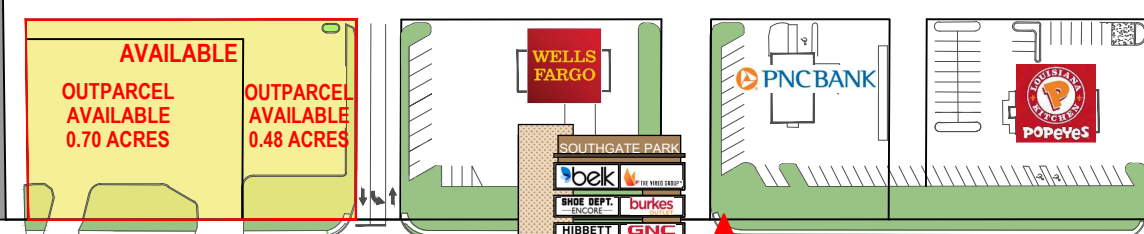

PYLON SIGN
TO BE RECONFIGURED

INTERSECTION WITH TRAFFIC LIGHT
AND 4 WAY PROTECTED LEFT TURNS
20,000 VPD

TRAFFIC LIGHT
26,000 VPD

HALSTEAD
BOULEVARD

W. EHRLINGHAUS STREET

Southgate Park

- Solid 50 year sales history and loyal regional customer base
- 2 bank branches with highest area deposits and transactions
- Access from two highest vehicle count road arteries
- Northeast Academy is a highly selective charter school drawing 650 students regionally from seven counties

Demographics

	5 mile	15 mile
Population	30,897	63,390
Median Household Income	\$44,361	\$50,248

Contact: **Todd Wilson**
todd@thevireogroup.com
706-830-6654

Southgate Park
1409 W. Ehringhaus Street Elizabeth City, North Carolina