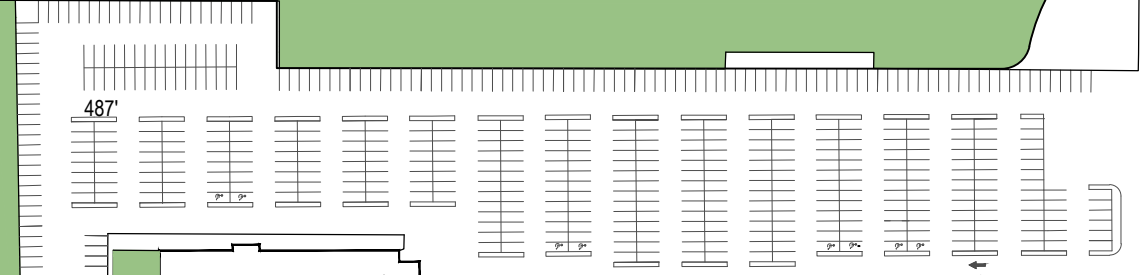

PYLON SIGN
TO BE RECONFIGURED

INTERSECTION WITH TRAFFIC LIGHT
AND 4 WAY PROTECTED LEFT TURNS
20,000 VPD

TRAFFIC LIGHT
26,000 VPD

HALSTEAD
BOULEVARD

W. EHRLINGHAUS STREET

Southgate Park

- Solid 50 year sales history and loyal regional customer base
- 2 bank branches with highest area deposits and transactions
- Access from two highest vehicle count road arteries
- Northeast Academy is a highly selective charter school drawing 650 students regionally from seven counties

Demographics

	5 mile	15 mile
Population	30,897	63,390
Median Household Income	\$44,361	\$50,248

Contact: **Todd Wilson**
todd@thevireogroup.com
706-830-6654

Southgate Park
1409 W. Ehringhaus Street Elizabeth City, North Carolina