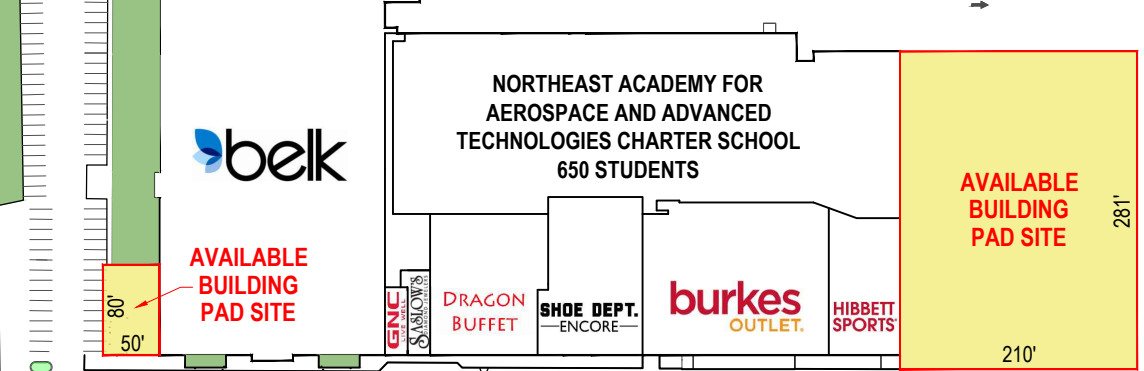

PYLON SIGN
TO BE RECONFIGURED

INTERSECTION WITH TRAFFIC LIGHT
AND 4 WAY PROTECTED LEFT TURNS
20,000 VPD

TRAFFIC LIGHT
26,000 VPD

HALSTEAD
BOULEVARD

W. EHRLINGHAUS STREET

Southgate Park

- Solid 50 year sales history and loyal regional customer base
- 2 bank branches with highest area deposits and transactions
- Access from two highest vehicle count road arteries
- Northeast Academy is a highly selective charter school drawing 650 students regionally from seven counties